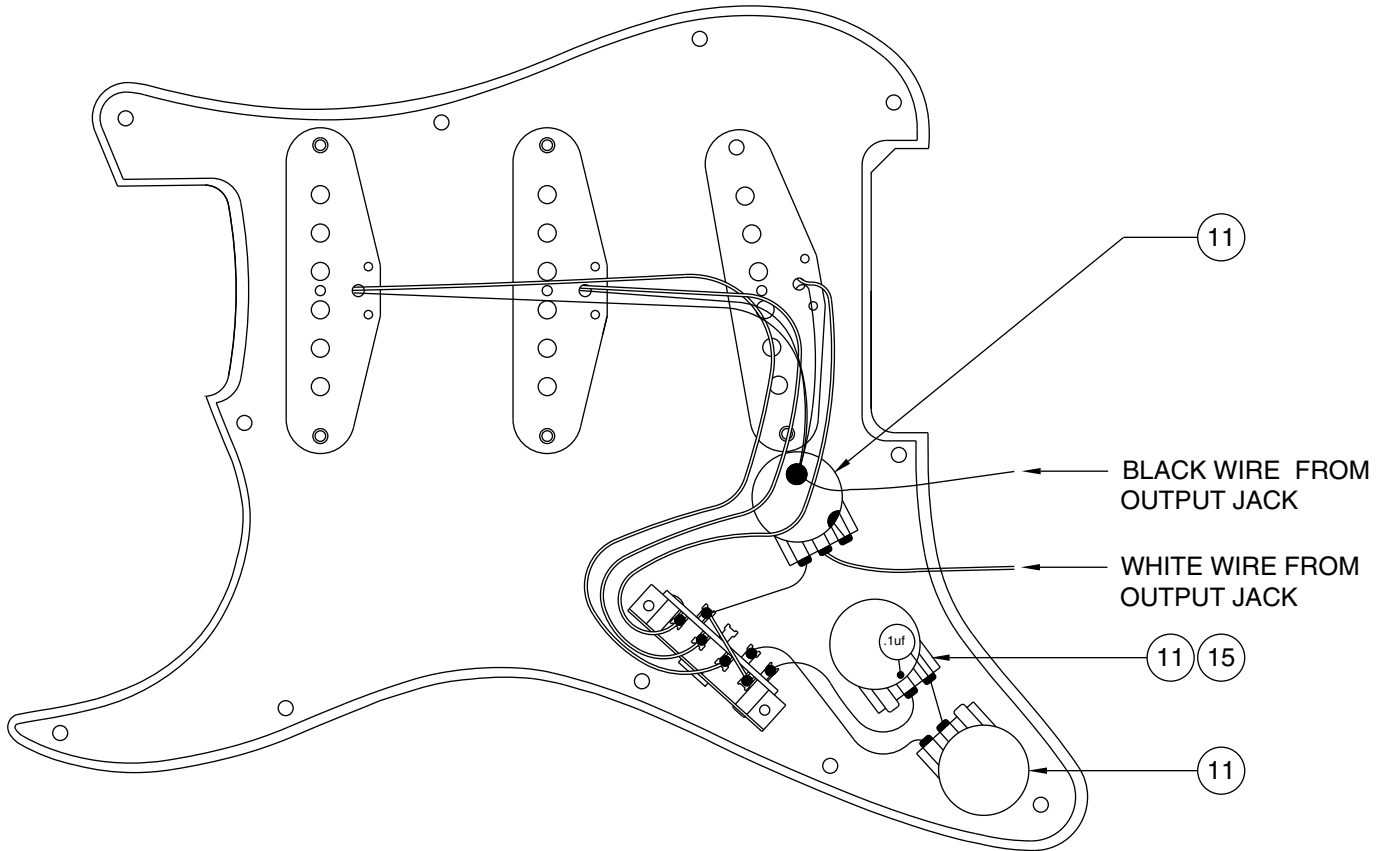

'62 AMERICAN VINTAGE STRATOCASTER 0100100

PICKGUARD ASSEMBLY