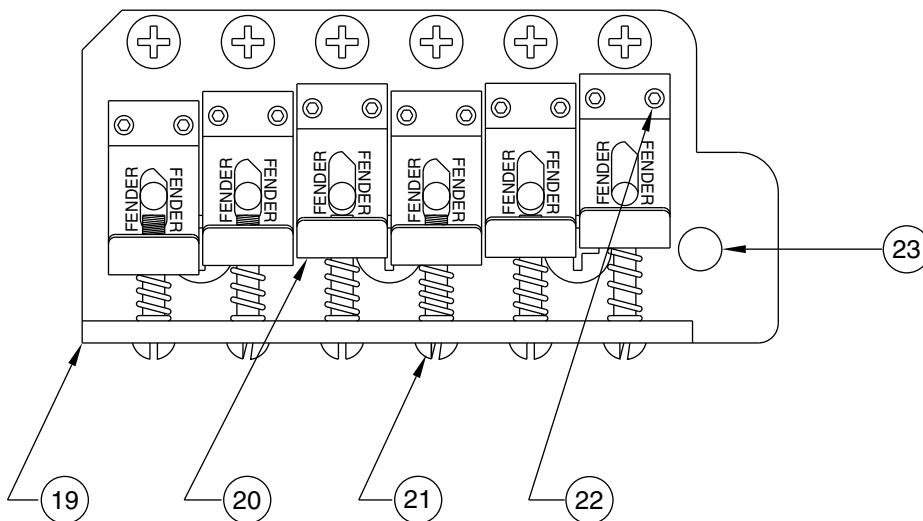

BRIDGE ASSEMBLY