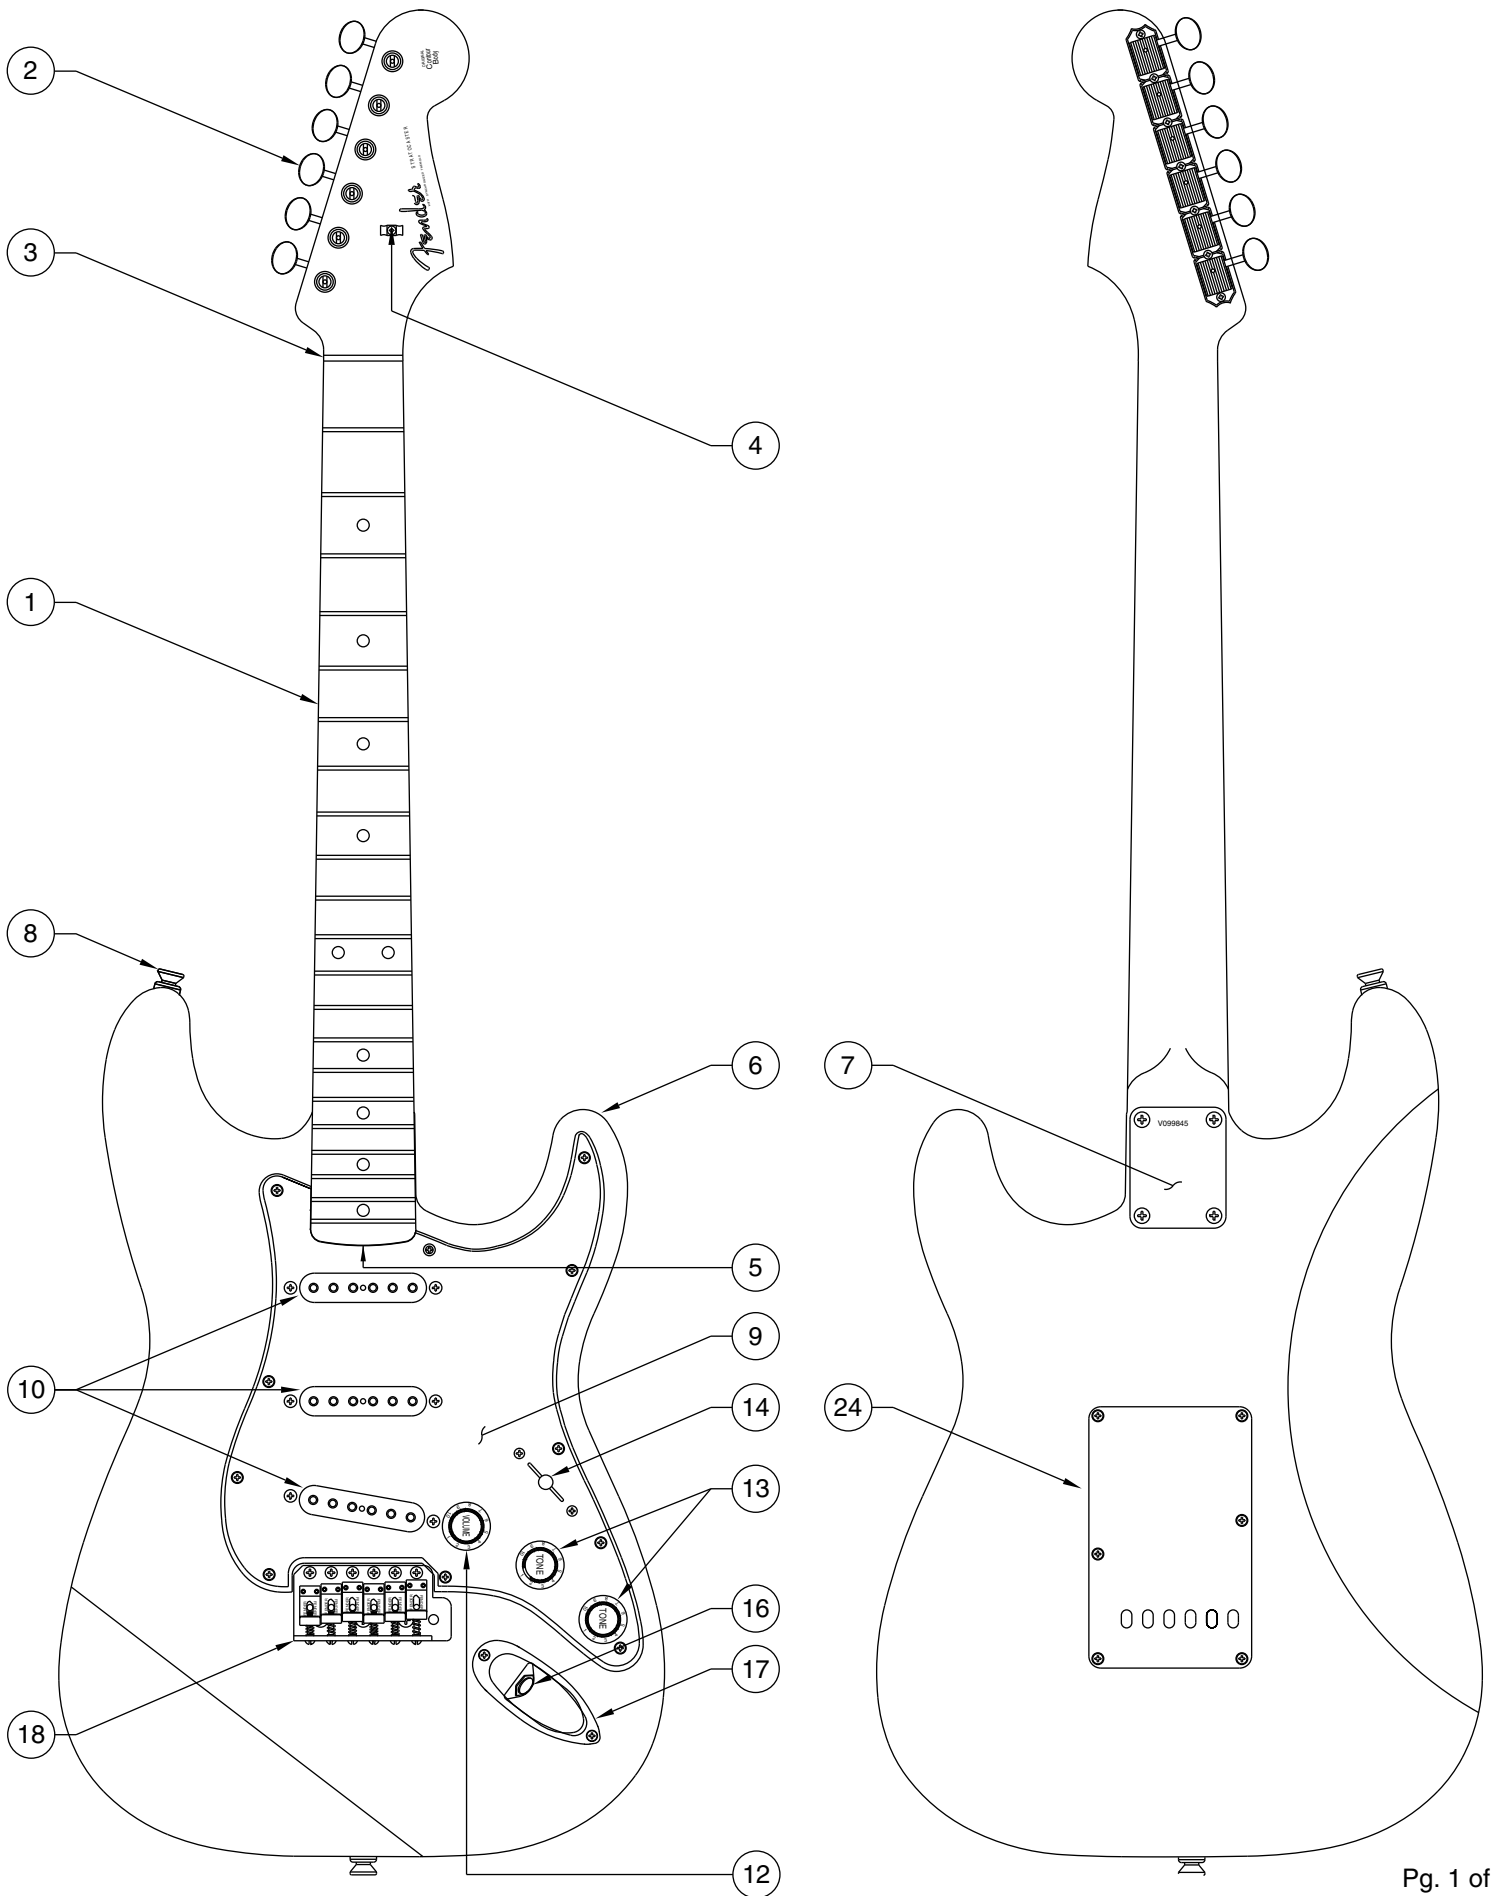

# '62 AMERICAN VINTAGE STRATOCASTER 0100100

Body Part Number	
0053807500	3 Tone Sunburst
0053807505	Olympic White
0053807506	Black
0053807509	Candy Apple Red
0053807540	Fiesta Red
0053807546	Sherwood Metallic

## SWITCH & CONTROL FUNCTION

3 WAY SWITCH POSITION			
			← 3 WAY SWITCH POSITION
T1	T2	NO TONE	
			← NECK PICKUP
			← MIDDLE PICKUP
			← BRIDGE PICKUP
PICKUP IS OFF → 			← PICKUP IS ON